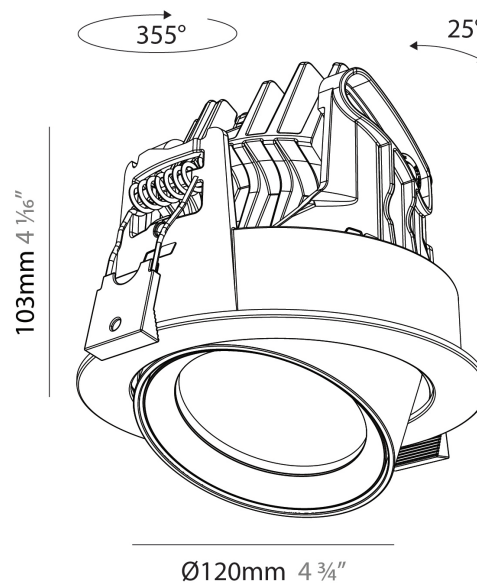

GENERAL

Series: Centriq
Subseries: Centriq Round Adjustable
Brand: Prolicht
Division: Architectural
Mounting Type: Recessed
Mounting Location: Ceiling
Subcategory: Spots

PHYSICAL

Shape: Cylinder
Diameter (mm): 120
Diameter (in): 4 3/4
Height (mm): 105
Height (in): 4 1/8
Min. Recessing Depth (mm): 120
Min. Recessing Depth (in): 4 3/4
Light Distribution: Adjustable / Direct
Weight (kg): 0.649
Diffuser: Lens Pack - No Lens / Opal / Linear Spread Lens / Honeycomb / Spread Lens
Fixture Finish: SSR / BKV / CWI / CRY / HAB / UFT / ITA / RUA / FTG / MYG / LOD / PUS / FRO / FUP / KIA / POP / BLS / SPG / MEY / GOH / GUM / CHC / COM / ABZ / JAG / OBR / MOS / ROR
Fixture Material: Aluminum
Cut-out Measurements: Dia. 112mm / 4 7/16"

ELECTRICAL

Lamp Type: LED (Zhaga Standard)
Input Wattage (W): 27.3
Total Output Wattage (W): 24.5
Dimming: Tri-Mode (Non-Dimming and Phase Dimming (120Vac only) and 0-10V Dimming)
Driver Included: Yes
Driver Location: Recessed Housing
Driver Type: Constant Current - Universal
Driver Class: Class 2
Input Voltage (V): 120 - 277
Constant Current (MA): 700

LED

Color Temperature (*K): 2700 / 3000 / 3500 / 4000
Max. Delivered Lumen (lm): 2348 / 2444 / 2549 / 2669
Nominal Lumen (lm): 2788 / 2903 / 3027 / 3170
CRI: >90 CRI
Lamp Life (hrs): 50000

OPTICAL

Reflector°: 20 / 32 / 54
Adjustability: Rotational 350°; Tilt 90°

RATINGS AND CERTIFICATIONS

Certified By: Certified for North American Standards
IP rating: IP20